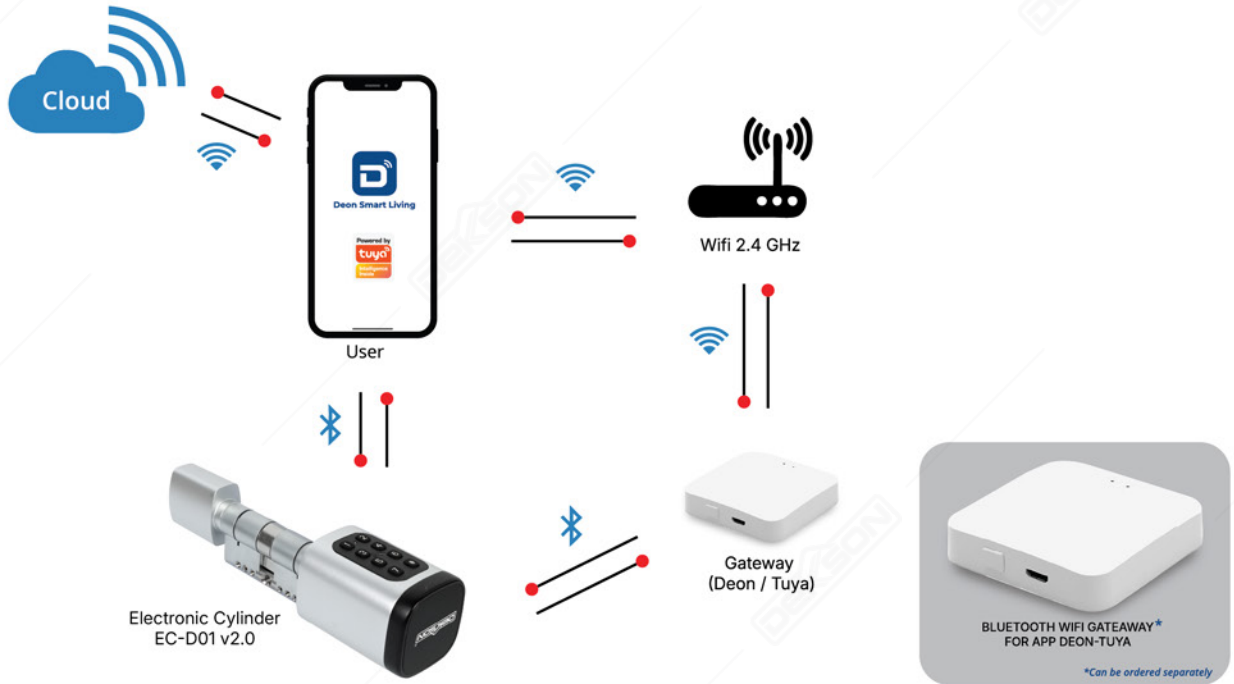

Unlock
History

Access Sharing

Adjustable
Parts

1 year
ELECTRICAL
WARRANTY

Tampak Atas

Tampak Bawah

ACCESS CONTROL EC-D01 V2.0

ELECTRONIC GLASS DOOR LOCK

G01

ACCESS

FINGERPRINT

PASSWORD

CARD

MECHANICAL KEY

MOBILE APP
DEON (TU YA)
Available on:

REMOTE CONTROL