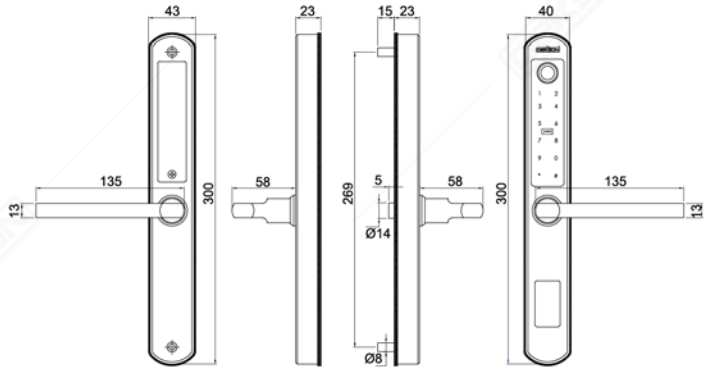

SPECIFICATIONS

BACK

FRONT

FEATURES

Battery Power
AAA Alkaline
4 pcs

Low Power Warning
(USB TYPE C
backup power)

Anti Peeping
Code

Turn up Handle
for Lock

Unlock
History

Access Sharing

1 year
ELECTRICAL
WARRANTY