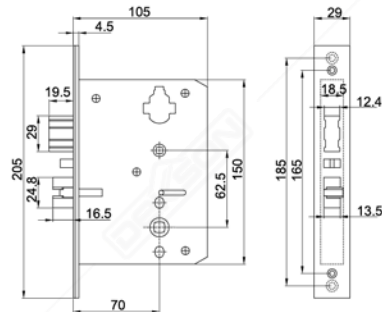

STAINLESS STEEL SUS 304