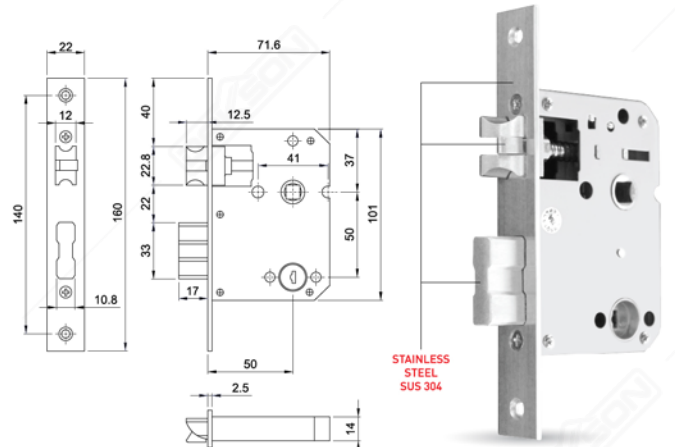

FEATURES

Battery Power
AAA Alkaline
4 pcs

Low Power Warning
(USB Type C
backup power)

Turn up
handle for lock

Unlock
History

Anti Peeping
Code

Access Sharing

1 year
ELECTRICAL
WARRANTY