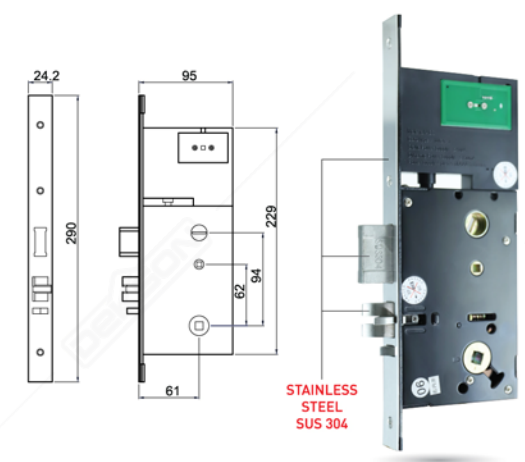

1 year ELECTRICAL WARRANTY