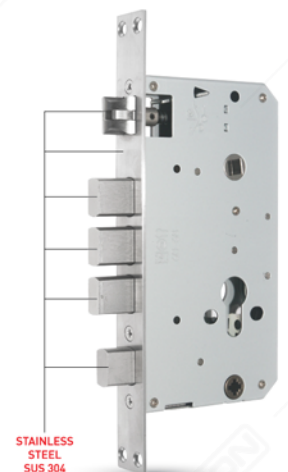

Turn up Handle
for Lock

Anti Peeping
Code

Unlock
History

Remote Unlock
Request

Access
Sharing

1 year
ELECTRICAL
WARRANTY

STAINLESS
STEEL
SUS 304

ELECTRONIC LOCK

DT23 LCC

(LIVE CAMERA COMMUNICATION)

ACCESS

FINGERPRINT

PASSWORD

CARD

MECHANICAL KEY

MOBILE APP
DEON (TU YA)
Available on