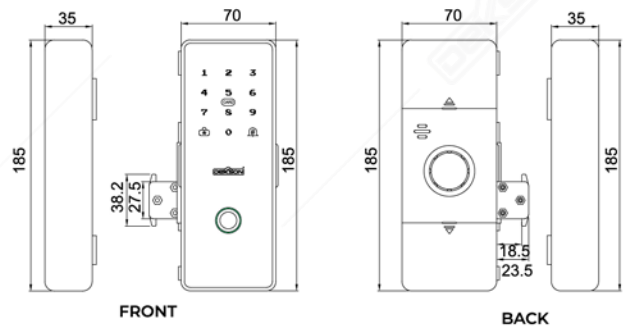

SPECIFICATIONS

FRONT

BACK

SIDE

FEATURES

Battery Power
AA Alkaline
4 pcs

Low Power Warning
(Micro USB or
USB Type C
backup power)

Anti Peeping
Code