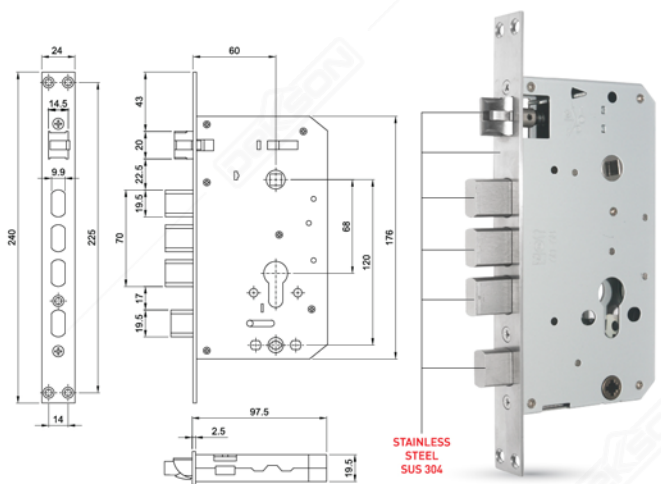

ELECTRONIC LOCK

T33

AVAILABLE :

ACCESS

FINGERPRINT

PASSWORD

CARD

MECHANICAL KEY