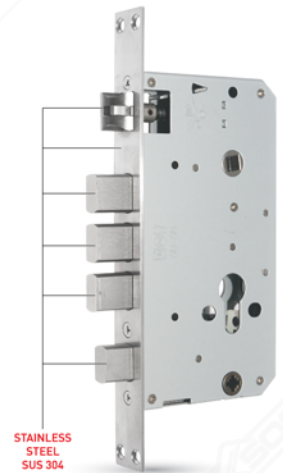

Electronic Lock