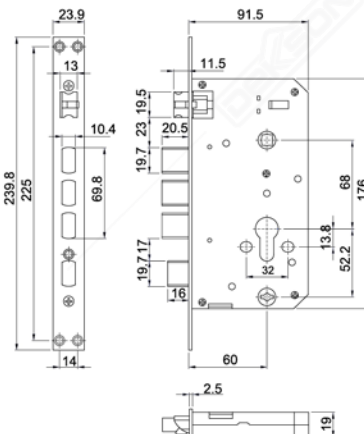

Turn up Handle for Lock

Access Sharing

1 year ELECTRICAL WARRANTY

Electronic Lock

ELECTRONIC LOCK

ELC 9318 MF PASS BT W37

ACCESS

FINGERPRINT