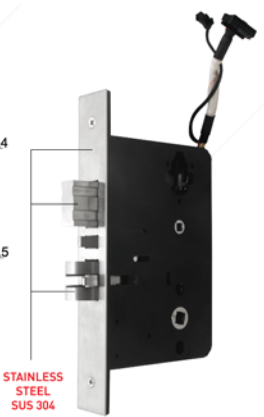

CARD LOCK HOTEL

CLH 2201 MF

ACCESSORIES

ENCODER MF CARD READ WRITE PRO 2201/2001 MF

State of the art auto-card detection technology. Ideal for use with multiple stations

AUTHORIZED CARD

Keycards registered to DEKSON software for Cardlock Hotel setup

CONTACTLESS CARD 2001 / 2201 MF

Durable contact-free Philips Mifare Technology. Also available as plastic key fob, wristwatch or epoxy sticker

RECORD / INFORMATION CARD 2001 / 2201 MF

Upload and download both lock and computer information data easily

CARD READER ACCESS CONTROL 2001 / 2200 MF

Limit the access right of users and increase the security level. Door access can be operated with one card

SOFTWARE

Easy to install. Compatible with Windows 2000 / 2003 / XP Pro / 7 / Vista / 8 / 10

ES SWITCH 2001 / 2201 MF

Energy saving switch all mifare. Compatible for CLH 2000 MF, 2200 MF & 2202 MF

ES SWITCH 2001 / 2201 MF CORRECT ROOM

ELEVATOR READER 2001 / 2201 MF (FOR 16 FLOORS)

Mini external reader is available to support lift panel. Allow access card (mifare) to double as elevator access. Same management software with hotel lock. Allow up to 2000 entries record. (Available: For 32, 48, 64 FLOORS)

SPECIFICATIONS