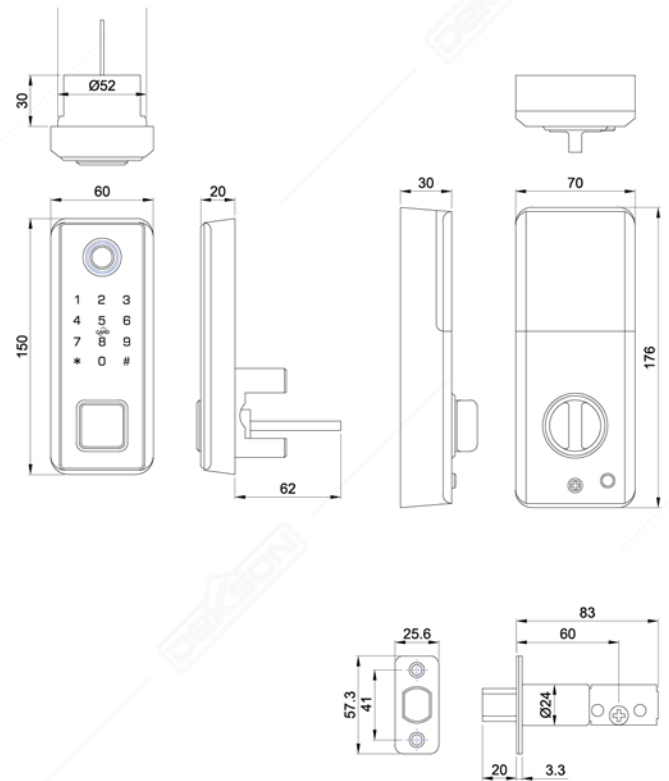

Low Power Warning
(USB TYPE C
backup power)

Anti Peeping
Code

Unlock
History

Auto & Manual
Locking System

Access Sharing

1 year
ELECTRICAL
WARRANTY

SPECIFICATIONS

ELECTRONIC RIMLOCK