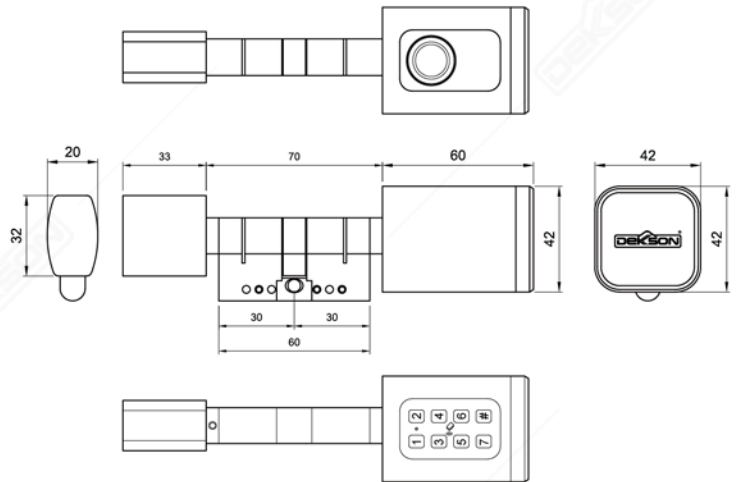

SPECIFICATIONS