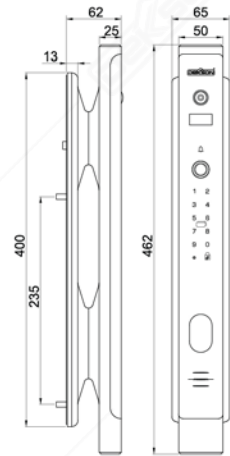

PASSWORD

CARD

MECHANICAL
KEY

MOBILE APP
DEON (TUYA)

Available on:

SPECIFICATIONS

BACK

FRONT