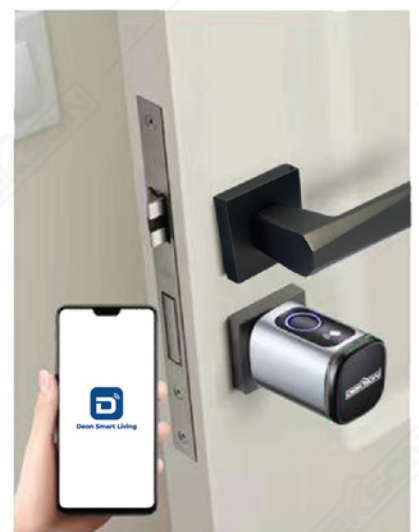

Unlock
History

Access Sharing

Adjustable
Parts

1 year
ELECTRICAL
WARRANTY

Tampak Atas

Tampak Bawah

ACCESS CONTROL EC-D01 V2.0

ELECTRONIC GLASS DOOR LOCK

G01

ACCESS

FINGERPRINT

PASSWORD

CARD

MECHANICAL KEY

MOBILE APP
DEON (TU YA)
Available on:

REMOTE CONTROL