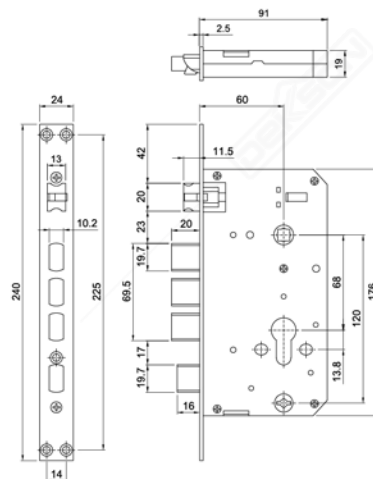

STAINLESS STEEL SUS 304

ELECTRONIC LOCK

ELP 9519 MF FIN PASS 3D

ACCESS

PALM VEIN RECOGNITION

3D FACE RECOGNITION

FINGERPRINT

PASSWORD