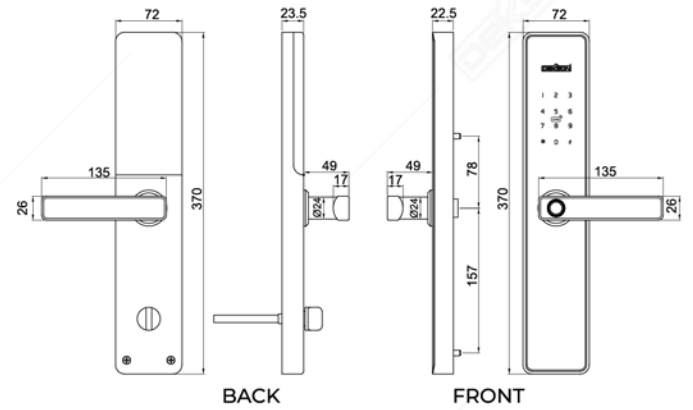

SPECIFICATIONS