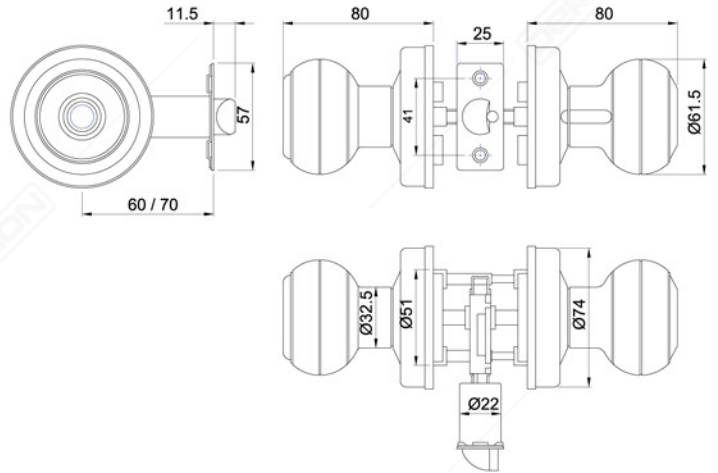

SPECIFICATIONS