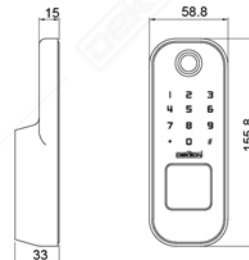

SPECIFICATIONS

FRONT