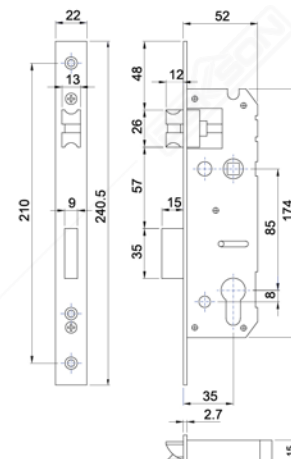

FEATURES

Battery Power
AAA Alkaline
4 pcs

Low Power Warning
(USB TYPE C
backup power)

Anti Peeping
Code

Unlock
History

Remote Unlock
Request

Access Sharing

Turn up Handle
for Lock

1 year
ELECTRICAL
WARRANTY