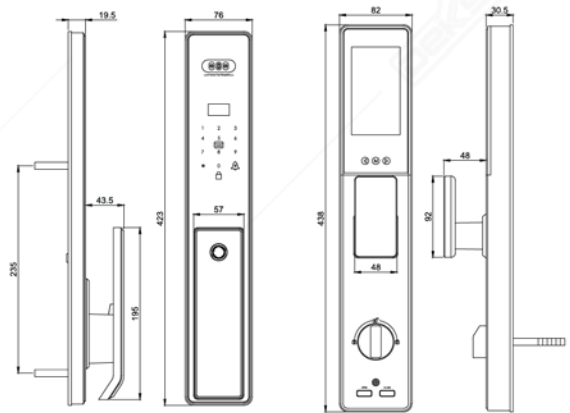

SPECIFICATIONS

FRONT

BACK

FEATURES

- Lithium Battery (Rechargeable)
- Low Power Warning (USB Type C backup power)
- Digital Door View
- Intercom
- Unlock History
- Remote Unlock Request
- Auto & Manual Locking System
- Anti Peeping Code
- Access Sharing
- 1 year ELECTRICAL WARRANTY