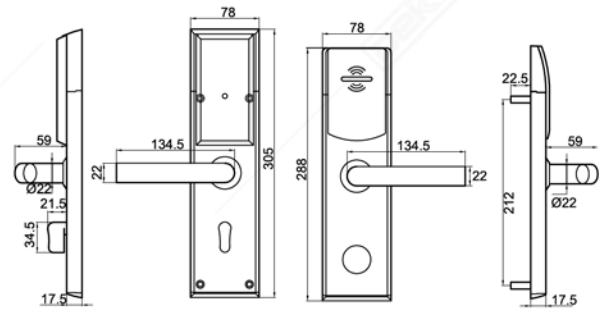

SPECIFICATIONS

BACK

FRONT