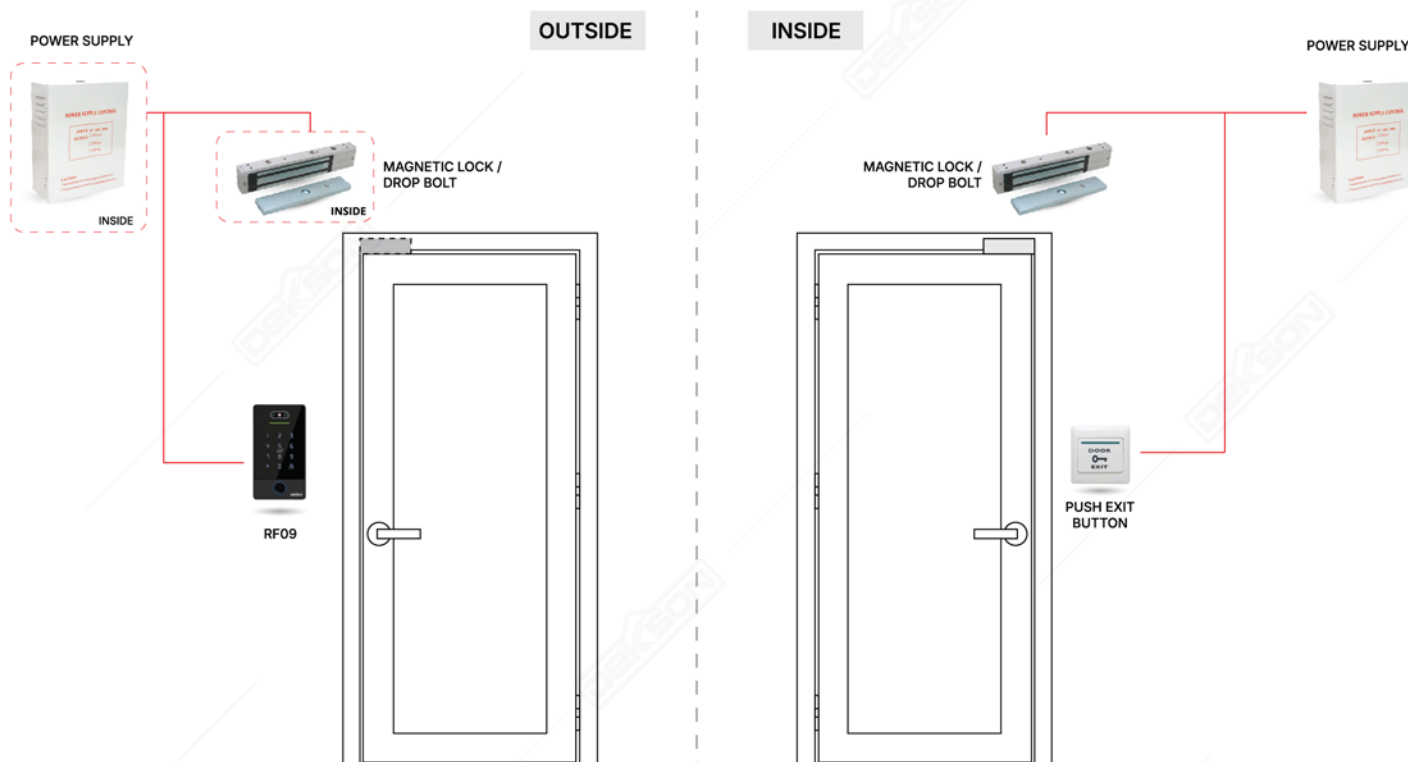

ACCESS CONTROL SYSTEM