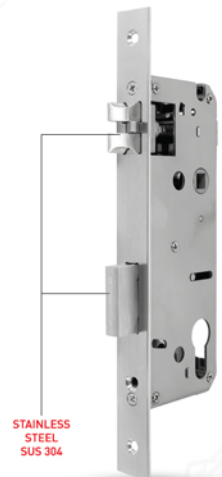

Low Power Warning
(USB TYPE C
backup power)

Anti Peeping
Code

Turn up handle
for lock

Unlock
History

Remote Unlock
Request

Access Sharing

1 year
ELECTRICAL
WARRANTY

STAINLESS
STEEL
SUS 304

ELECTRONIC LOCK

D21

Available Color : Matt SN | Matt Black

ACCESS

FINGERPRINT

PASSWORD

CARD

MECHANICAL KEY