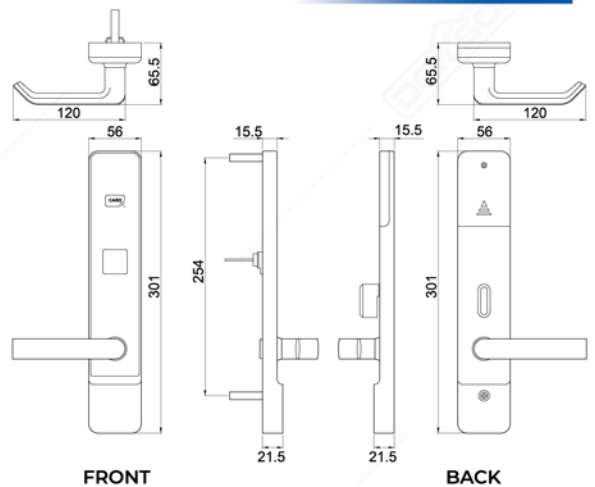

SPECIFICATIONS

STAINLESS STEEL SUS 304

1 year ELECTRICAL WARRANTY