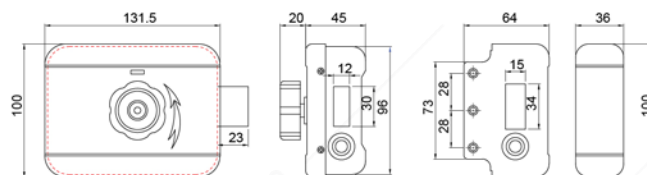

BACK

FEATURES

Battery Power
AA Alkaline
4 pcs

Low Power Warning
(Micro USB
backup power)

Anti Peeping
Code

Unlock
History

Access Sharing

1 year
ELECTRICAL
WARRANTY