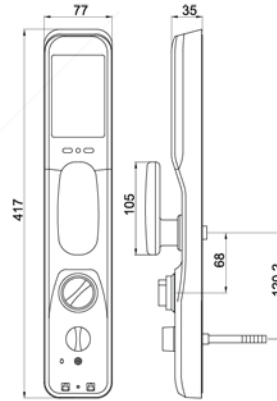

PASSWORD

CARD

MECHANICAL
KEY

MOBILE APP
DEON (TUYA)

Available on:

SPECIFICATIONS

BACK

FRONT