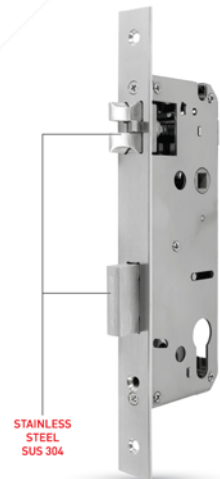

FEATURES

Lithium Battery
(Rechargeable)

Low Power Warning
(USB TYPE C
backup power)

Live Camera
Communication

Turn up handle
for lock

Remote Unlock
Request

Unlock
History

Anti Peeping
Code

Access Sharing

1 year
ELECTRICAL
WARRANTY