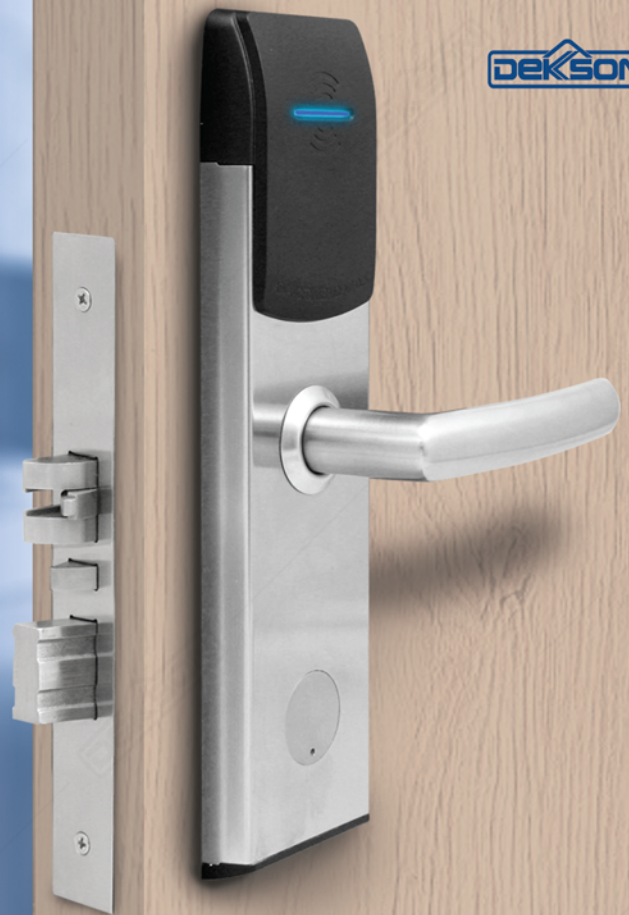

SPECIFICATIONS

STAINLESS STEEL SUS 304

1 year ELECTRICAL WARRANTY

CARD LOCK HOTEL

CLH 2201 MF

STAINLESS STEEL SUS 304

ACCESSORIES

ENCODER MF CARD READ WRITE PRO 2201/2001 MF

State of the art auto-card detection technology. Ideal for use with multiple stations

AUTHORIZED CARD

Keycards registered to DEKSON software for Cardlock Hotel setup

CONTACTLESS CARD 2001 / 2201 MF

Durable contact-free Philips Mifare Technology. Also available as plastic key fob, wristwatch or epoxy sticker