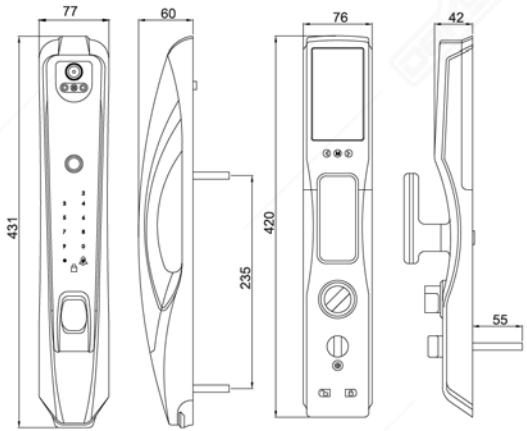

SPECIFICATIONS

FRONT

BACK

FEATURES

Lithium Battery (Rechargeable)

Low Power Warning (USB Type C backup power)

Digital Door View

Intercom

Unlock History

Remote Unlock Request

Auto & Manual Locking System

Anti Peeping Code

Access Sharing

1 year ELECTRICAL WARRANTY