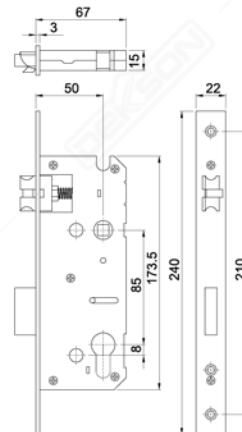

FEATURES

Battery Power
AA Alkaline
4 pcs

Low Power Warning
(USB TYPE C
backup power)

Anti Peeping
Code

Unlock
History

Access Sharing

Remote Unlock
Request

Turn up Handle
for Lock

1 year
ELECTRICAL
WARRANTY