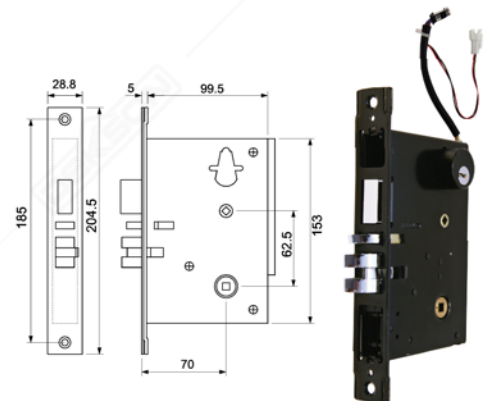

SPECIFICATIONS

STAINLESS STEEL SUS 304

1 year ELECTRICAL WARRANTY