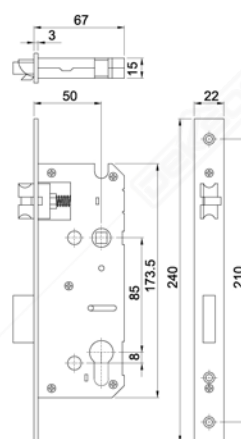

FEATURES

Lithium Battery
(Rechargeable)

Low Power Warning
(USB TYPE C
backup power)

Live Camera
Communication

Turn up handle
for lock

Remote Unlock
Request

Unlock
History

Anti Peeping
Code

Access Sharing

1 year
ELECTRICAL
WARRANTY