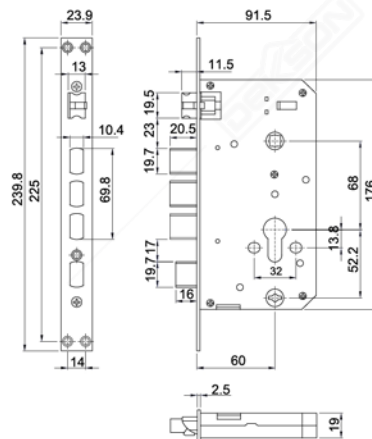

ELECTRONIC LOCK

ELP 9519 MF FIN PASS 3D

ACCESS

PALM VEIN RECOGNITION

3D FACE RECOGNITION

FINGERPRINT

PASSWORD

CARD

MECHANICAL KEY

MOBILE APP DEON (TU YA)

Available on:

SPECIFICATIONS

FEATURES

Lithium Battery (Rechargeable)

Low Power Warning (USB Type C backup power)

Digital Door View

Intercom

Unlock History

Remote Unlock Request

Auto & Manual Locking System

Anti Peeping Code

Access Sharing

1 year ELECTRICAL WARRANTY

STAINLESS STEEL SUS 304