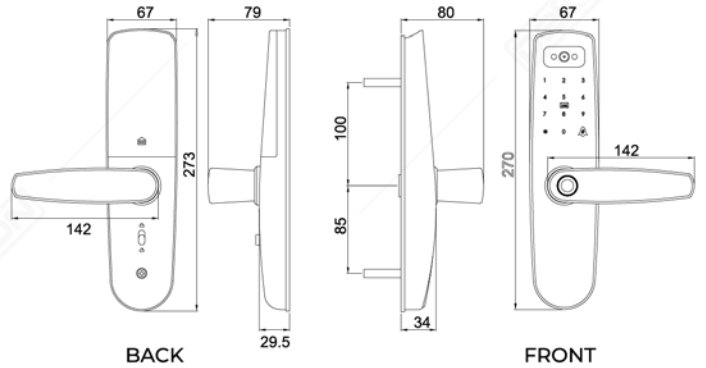

SPECIFICATIONS