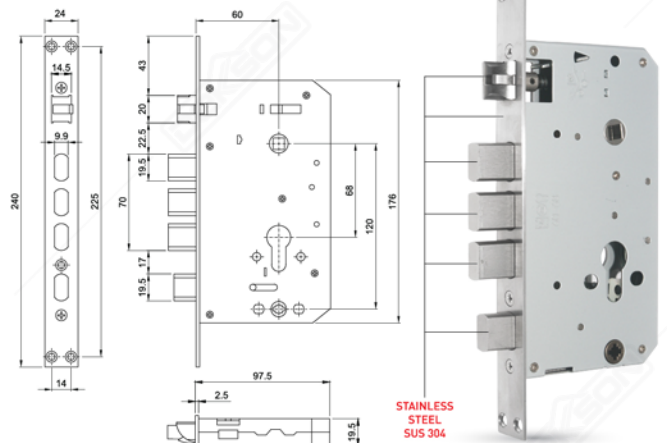

STAINLESS
STEEL
SUS 304