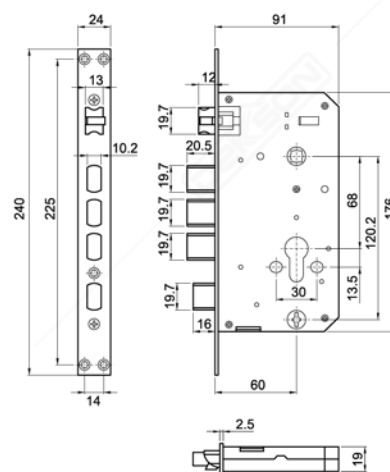

FEATURES

Battery Power
AA Alkaline
4 pcs

Low Power
Warning
(USB Type C
backup power)

Turn up Handle
for Lock

Anti Peeping
Code

Unlock
History

Remote Unlock
Request

Access
Sharing

1 year
ELECTRICAL
WARRANTY