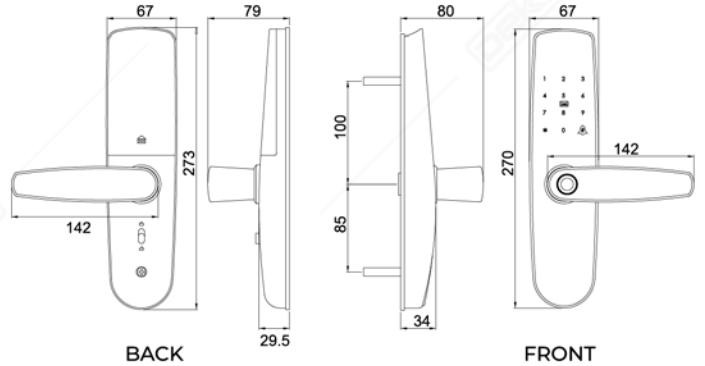

FINGERPRINT

PASSWORD

CARD

MECHANICAL KEY

MOBILE APP
DEON (TUYA) /
TTLOCK
Available on

SPECIFICATIONS

FEATURES

Battery Power
AA Alkaline
4 pcs