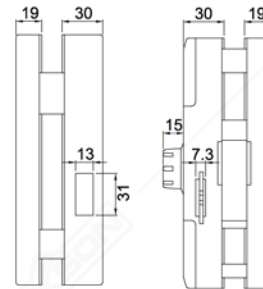

SPECIFICATIONS

FRONT

BACK

SIDE

FEATURES

Battery Power
AA Alkaline
4 pcs

Low Power Warning
(Micro USB or
USB Type C
backup power)

Anti Peeping
Code