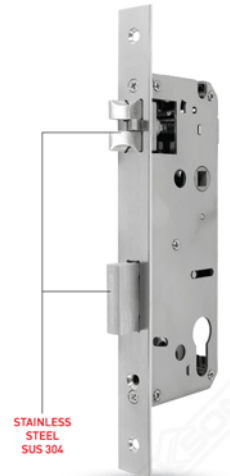

Access Sharing

Remote Unlock
Request

Turn up Handle
for Lock

1 year
ELECTRICAL
WARRANTY

Electronic Lock

ELECTRONIC LOCK

D22

Available Color : Silver | Black

ACCESS

FINGERPRINT

PASSWORD

CARD

MECHANICAL KEY

MOBILE APP
DEON (TUYA)
Available on

SPECIFICATIONS

FEATURES