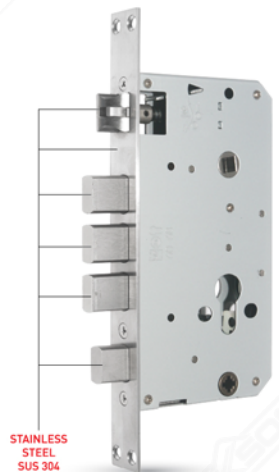

ELECTRONIC LOCK

D92

3 YEAR MECHANICAL WARRANTY

ACCESS

- 
PALM VEIN RECOGNITION
- 
3D FACE RECOGNITION
- 
FINGERPRINT
- 
1 2 3
X X X
PASSWORD
- 
CARD
- 
MECHANICAL KEY
- 
MOBILE APP DEON (TUYA)
Available on:

SPECIFICATIONS

FRONT

BACK

FEATURES

- 
Lithium Battery (Rechargeable)
- 
Low Power Warning (USB Type C backup power)
- 
Digital Door View
- 
Intercom
- 
Unlock History
- 
Remote Unlock Request
- 
Auto & Manual Locking System
- 
Anti Peeping Code
- 
Access Sharing
- 
1 year ELECTRICAL WARRANTY

STAINLESS STEEL SUS 304

ELECTRONIC LOCK

ELP 9519 MF FIN PASS 3D

ACCESS

PALM VEIN RECOGNITION

3D FACE RECOGNITION

FINGERPRINT

PASSWORD