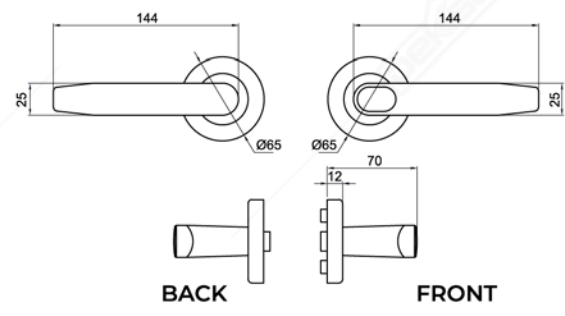

1 year ELECTRICAL WARRANTY