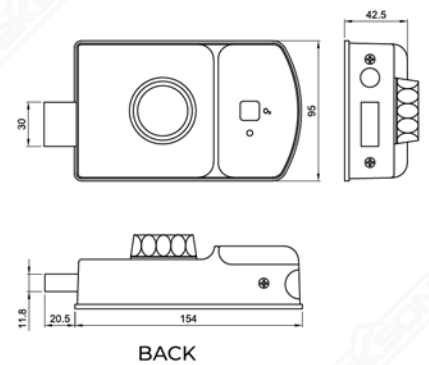

SPECIFICATIONS

FEATURES

Battery Power
AA Alkaline
4 pcs

Low Power Warning
(USB Type C
Backup Power)

Unlock
History

Anti Peeping
Code

Access Sharing

Remote Unlock
Request

1 year
ELECTRICAL
WARRANTY