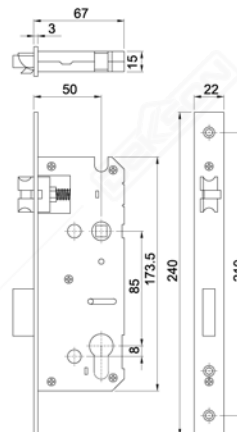

FEATURES

Battery Power
AA Alkaline
4 pcs

Low Power Warning
(USB TYPE C
backup power)

Anti Peeping
Code

Turn up handle
for lock

Unlock
History

Remote Unlock
Request

Access Sharing

1 year
ELECTRICAL
WARRANTY