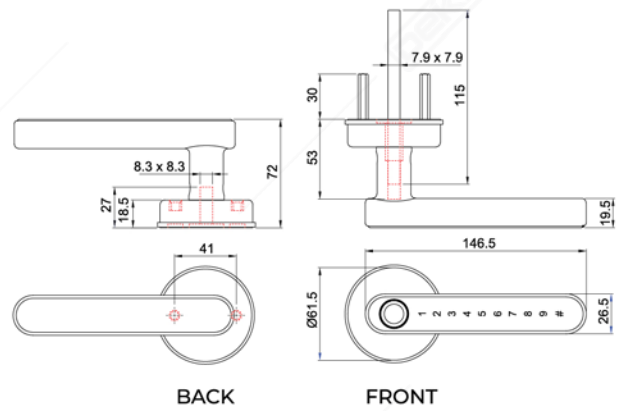

SPECIFICATIONS