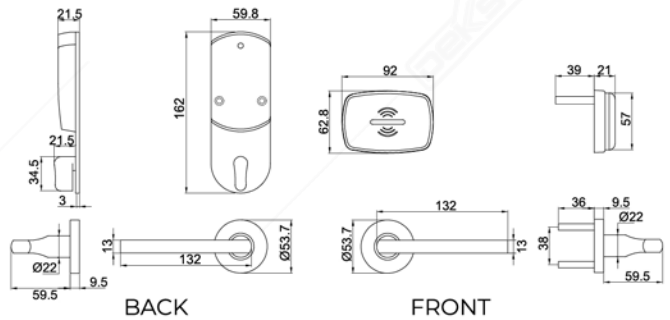

SPECIFICATIONS