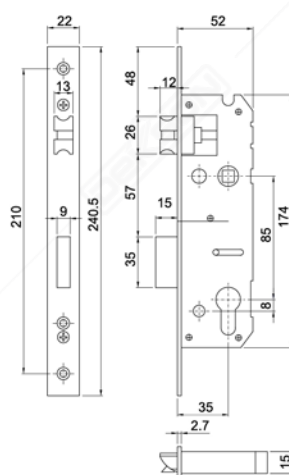

Anti Peeping
Code

Turn up Handle
for Lock

Unlock
History

Access Sharing

1 year
ELECTRICAL
WARRANTY

STAINLESS
STEEL
SUS 304

ELECTRONIC DEADBOLT

T11