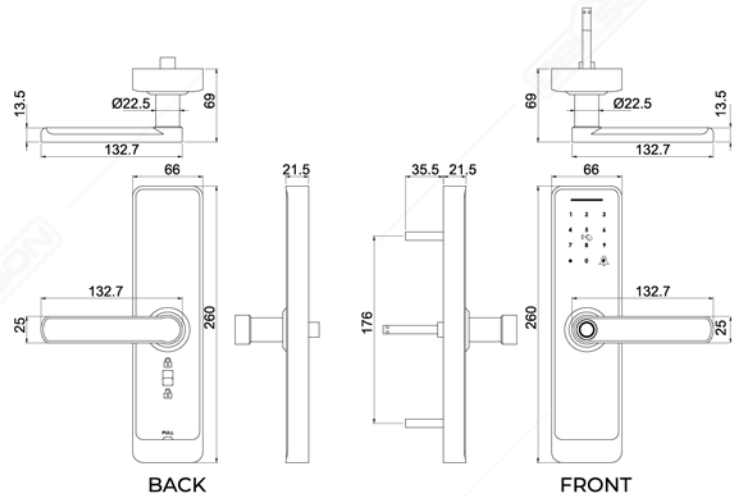

SPECIFICATIONS