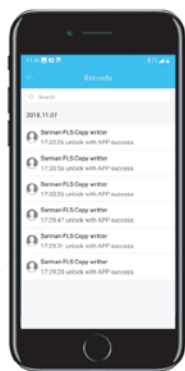

Push Exit Button

Magnetic Lock or Drop Bolt

Door Bell

Power Supply 5A

Gateway
WiFi - TTLock

FEATURES

Data Record

Send e-Key

ACCESS SHARING (Password & e-Key)

- **Generate Passcode**
Generate unique password for guest.
- **Send e-Key**
Share mobile app access directly to guest's smartphone.

DATA RECORD

- **Access Record**
All access is recorded by the apps.