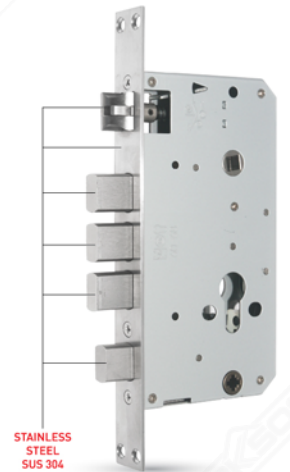

Turn up Handle for Lock

Access Sharing

1 year ELECTRICAL WARRANTY

Electronic Lock

ELECTRONIC LOCK

ELC 9318 MF PASS BT W37

ACCESS

FINGERPRINT