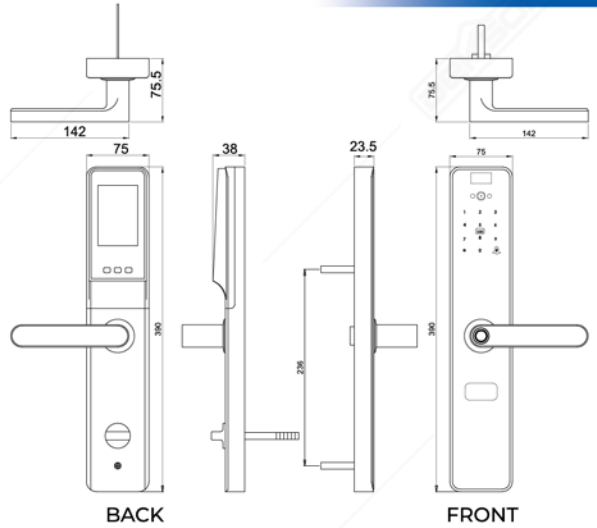

SPECIFICATIONS