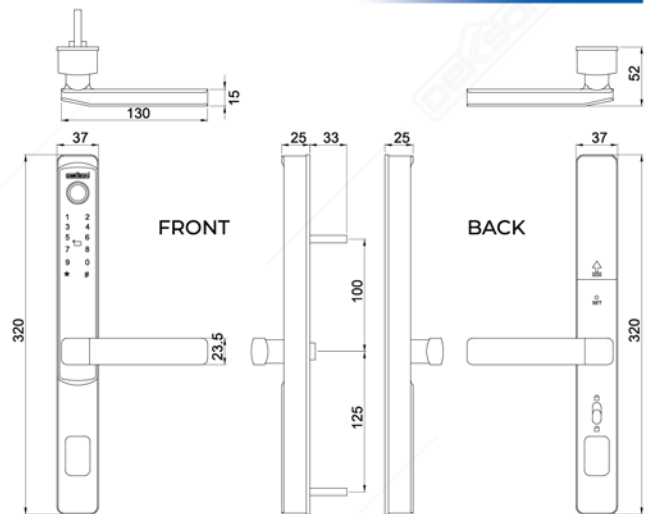

ACCESS

FINGERPRINT

PASSWORD

CARD

MECHANICAL KEY

MOBILE APP
DEON (TUYA)
Available on

SPECIFICATIONS

FEATURES