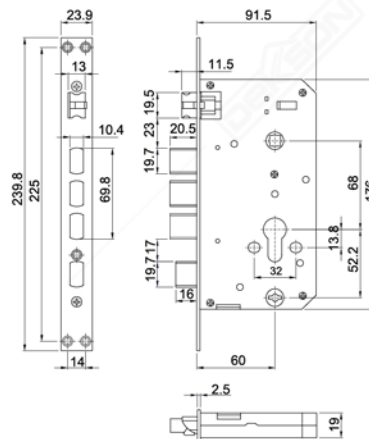

Electronic Lock