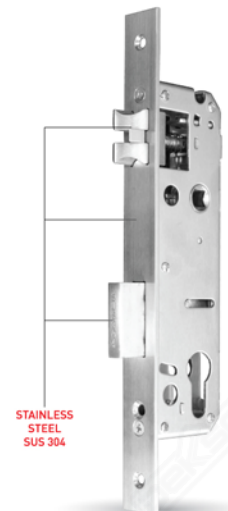

ACCESS

FINGERPRINT

PASSWORD

CARD

MECHANICAL KEY

MOBILE APP
DEON (TUYA)
Available on

SPECIFICATIONS

FEATURES

Battery Power
AAA Alkaline
4 pcs

Low Power Warning
(USB TYPE C
backup power)

Anti Peeping
Code

Unlock
History

Remote Unlock
Request

Access Sharing

Turn up Handle
for Lock

1 year
ELECTRICAL
WARRANTY

STAINLESS
STEEL
SUS 304

ELECTRONIC LOCK

ELC 9318 MF PASS BT A27

Available Color : Chrome Silver | Chrome Black
Material : Stainless Steel SUS 304

ACCESS

FINGERPRINT

PASSWORD

CARD